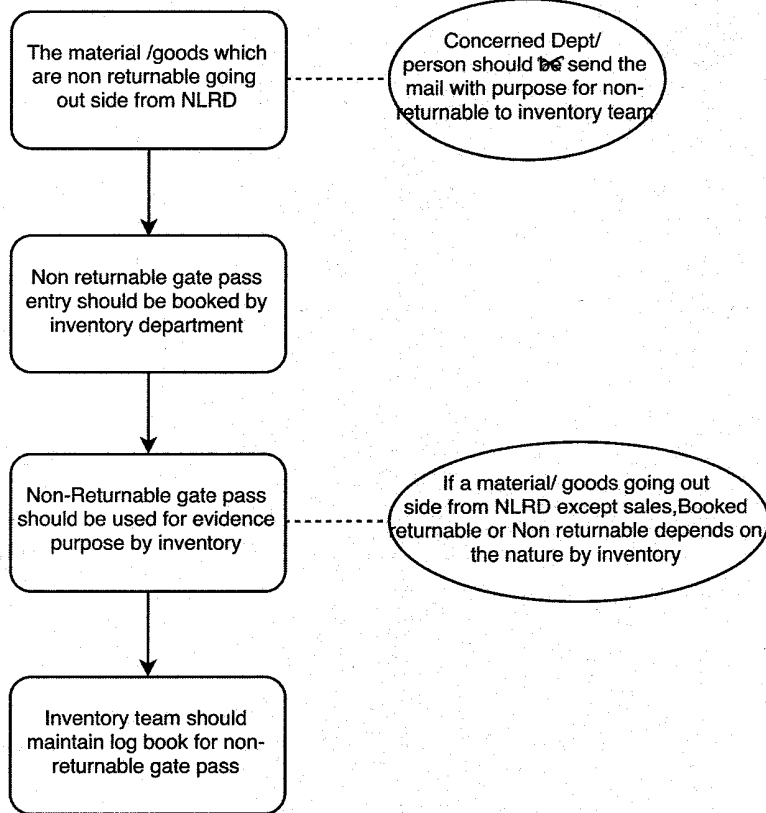

Reason for Non-Returnable Gate Pass

JAN - 6

[Signature]

Prepared by

[Signature]
2017/04/20/17

Validated by

[Signature]

User

[Signature]

Functional head